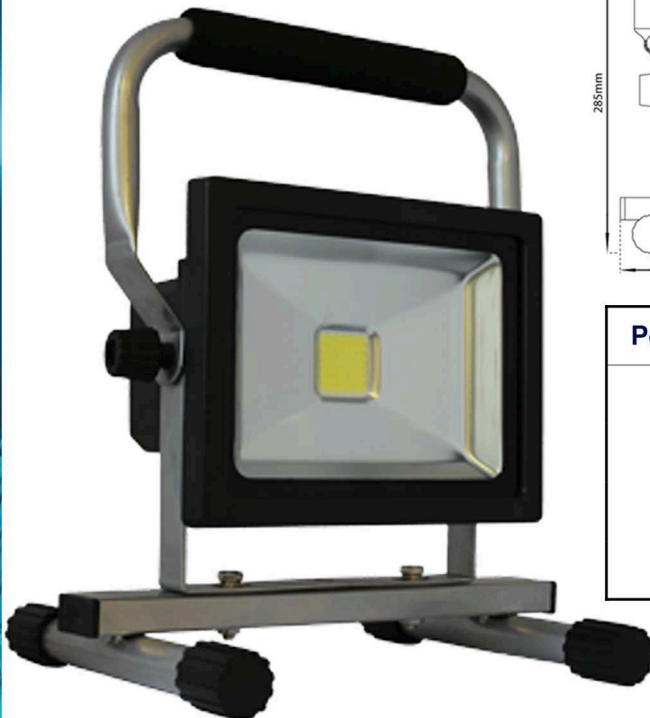

Quality & Reliability
Guaranteed

NEW PRODUCT

PFL WORK LIGHTS

Rechargeable LED Flood Lamp

PFL10W

Power Saving Mode	Full Power Mode
6 Hours Lighting	3 Hours Lighting
350 Lumen	750 Lumen
10 x 1W LEDs	
7 Hours Charging Time	

PFL20W

Power Saving Mode	Full Power Mode
6 Hours Lighting	3 Hours Lighting
650 Lumen	1300 Lumen
18 x 1W LEDs	
6 Hours Charging Time	

Each Portable Flood Light is Supplied with:

- In-Car 12V, 1A Charger with 1.8metre Cable
- Mains 240V, 50-60Hz DC Charger with 0.8metre Cable and UK Three-Pin & European Two-Pin Plugs
- Adjustable Light Head and Ergonomic Handle