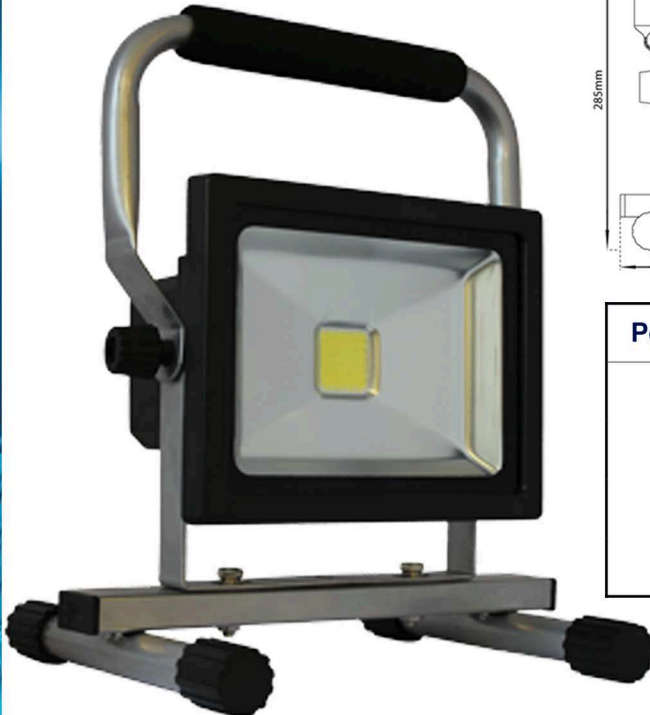

Quality & Reliability
Guaranteed

NEW PRODUCT

PFL WORK LIGHTS

Rechargeable LED Flood Lamp

PFL10W

Power Saving Mode	Full Power Mode
6 Hours Lighting	3 Hours Lighting
350 Lumen	750 Lumen
10 x 1W LEDs	
7 Hours Charging Time	

PFL20W

Power Saving Mode	Full Power Mode
6 Hours Lighting	3 Hours Lighting
650 Lumen	1300 Lumen
18 x 1W LEDs	
6 Hours Charging Time	

Each Portable Flood Light is Supplied with:

- In-Car 12V, 1A Charger with 1.8metre Cable
- Mains 240V, 50-60Hz DC Charger with 0.8metre Cable and UK Three-Pin & European Two-Pin Plugs
- Adjustable Light Head and Ergonomic Handle