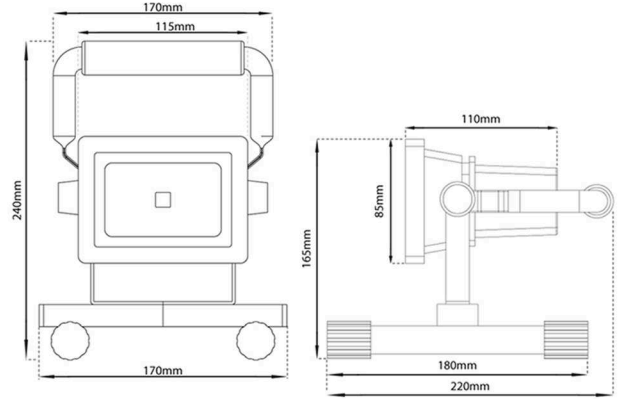

Quality & Reliability
Guaranteed

NEW PRODUCT

PFL WORK LIGHTS

Rechargeable LED Flood Lamp

PFL10W

Power Saving Mode	Full Power Mode
6 Hours Lighting	3 Hours Lighting
350 Lumen	750 Lumen
10 x 1W LEDs	
7 Hours Charging Time