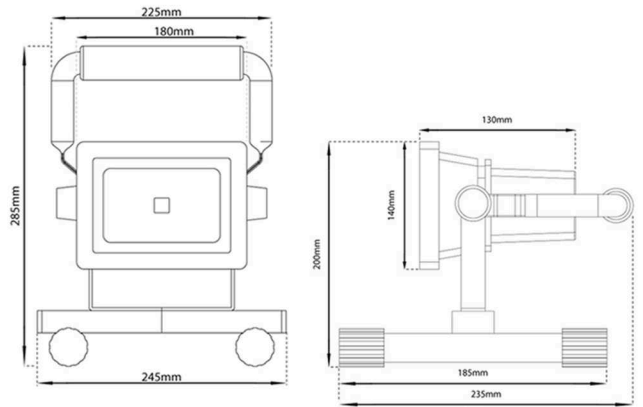

PFL20W

Power Saving Mode	Full Power Mode
6 Hours Lighting	3 Hours Lighting
650 Lumen	1300 Lumen
18 x 1W LEDs	
6 Hours Charging Time	

Each Portable Flood Light is Supplied with:

- In-Car 12V, 1A Charger with 1.8metre Cable
- Mains 240V, 50-60Hz DC Charger with 0.8metre Cable and UK Three-Pin & European Two-Pin Plugs
- Adjustable Light Head and Ergonomic Handle