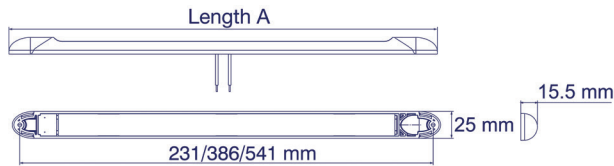

INTERIOR LAMPS

Strip Lights

Main Features

- EMC approved (ECE R10)
- Integral on/off switch for maximum versatility
- Water, dust and shock resistant
- Operating temperature: -30 to +50 °C
- Wiring: 100mm fly lead
- 5 year warranty

Part No	Voltage	Length A	Current Consumption 12/24V	Lumen	Candela	Number of LEDs
22785CKS-WV	12/24V	245mm	0.3/0.2A	300	60	9
22776CKS-WV	12/24V	400mm	0.5/0.2A	600	130	18
22762S-12V	12V	555mm	0.6A	378	420	27
22762S-24V	24V	555mm	0.59A	378	420	27