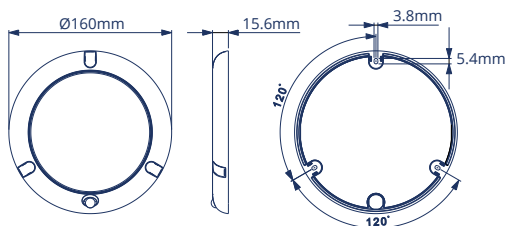

INTERIOR LAMPS

Strip Lights

Main Features

- EMC approved (ECE R10)
- Integral on/off switch for maximum versatility
- Water, dust and shock resistant
- Operating temperature: -30 to +50 °C
- Wiring: 100mm fly lead
- 5 year warranty

Part No	Voltage	Length A	Current Consumption 12/24V	Lumen	Candela	Number of LEDs
22785CKS-WV	12/24V	245mm	0.3/0.2A	300	60	9
22776CKS-WV	12/24V	400mm	0.5/0.2A	600	130	18
22762S-12V	12V	555mm	0.6A	378	420	27
22762S-24V	24V	555mm	0.59A	378	420	27

Circular Lights

Main Features

- Ultra low profile
- Built-in motion detecting PIR sensor for automatic switch on
- Non-PIR models can be controlled by a linked PIR model
- Water, dust and shock resistant
- Operating temperature: -30 to +50 °C
- IP67 Ingress Protection

Part No	Voltage	SMD LEDs	Current Consumption 12/24V	Lumen	Candela	PIR Sensor	Connection
22791CP-V	12/24V	21	0.5/0.25A	1400	160	✓	180mm cable
22791C-V	12/24V	21	0.5/0.25A	1400	160		180mm cable