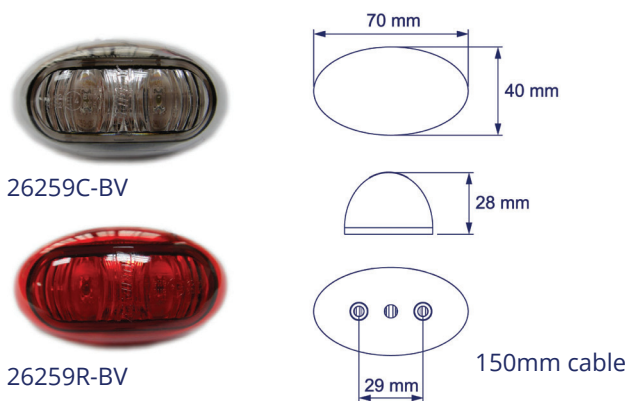

MARKER LAMPS

26258 Series (Side)

Part No	Voltage	Colour	Bracket	ECE
26258A-V	12/24V	Amber		✓
26258AK-V	12/24V	Amber	✓	✓
26258R-V	12/24V	Red		✓
26258RK-V	12/24V	Red	✓	✓
26258C-V	12/24V	White		✓
26258CK-V	12/24V	White	✓	✓

26550 Series

Part No	Voltage	Handed	ECE
26550-2VRH	12/24V	Right Hand	✓
26550-2VLH	12/24V	Left Hand	✓

26259 Series (Outline)

Part No	Voltage	Colour	ECE
26259C-BV	12/24V	White	✓
26259R-BV	12/24V	Red	✓

26256 Series - Number Plate Lamp

Part No	Voltage	Connector	ECE
26256CK-G	12/24V	450mm fly lead	✓