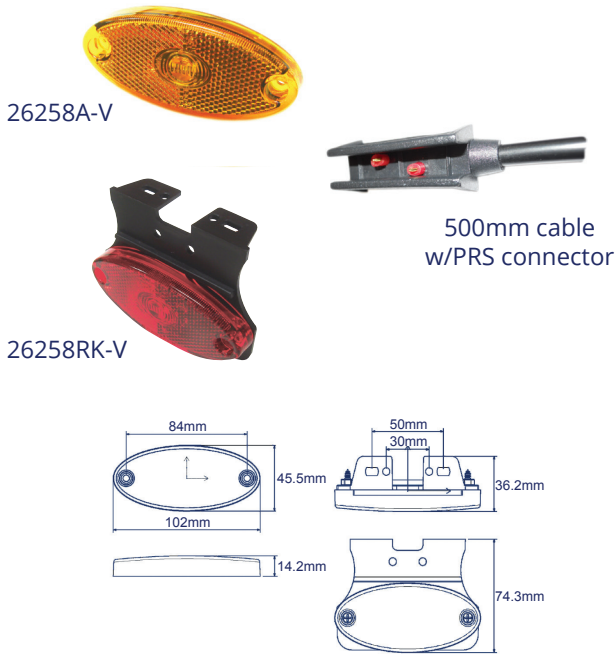

MARKER LAMPS

26258 Series (Side)

Part No	Voltage	Colour	Bracket	ECE
26258A-V	12/24V	Amber		✓
26258AK-V	12/24V	Amber	✓	✓
26258R-V	12/24V	Red		✓
26258RK-V	12/24V	Red	✓	✓
26258C-V	12/24V	White		✓
26258CK-V	12/24V	White	✓	✓

26550 Series

Part No	Voltage	Handed	ECE
26550-2VRH	12/24V	Right Hand	✓
26550-2VLH	12/24V	Left Hand	✓

26259 Series (Outline)

Part No	Voltage	Colour	ECE
26259C-BV	12/24V	White	✓
26259R-BV	12/24V	Red	✓

26256 Series - Number Plate Lamp

Part No	Voltage	Connector	ECE
26256CK-G	12/24V	450mm fly lead	✓