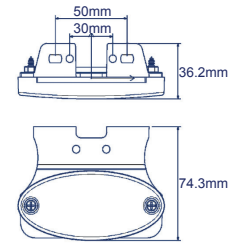

Part No	Voltage	Colour	Position	Reflex	Bracket	Cable Length	ECE Reg.
LAPCV211-K	12/24V	Amber	Side	✓	✓	250mm	3, 91
LAPCV212-K	12/24V	Red	Rear	✓	✓	250mm	3, 7
LAPCV213-K	12/24V	White	Front	✓	✓	250mm	3, 7
LAPCV211	12/24V	Amber	Side	✓		250mm	3, 91
LAPCV212	12/24V	Red	Rear	✓		250mm	3, 7
LAPCV213	12/24V	White	Front	✓		250mm	3, 7

26258AK-V

26258RK-V

26258CK-V

5 YEAR WARRANTY
ECE Approved

26258A-V

26258R-V

26258C-V

Part No	Voltage	Colour	Position	Reflex	Bracket	Cable Length	ECE Reg.
26258AK-V	12/24V	Amber	Side	✓	✓	250mm	3, 91
26258RK-V	12/24V	Red	Rear	✓	✓	250mm	3, 7
26258CK-V	12/24V	White	Front	✓	✓	250mm	3, 7
26258A-V	12/24V	Amber	Side	✓		250mm	3, 91
26258R-V	12/24V	Red	Rear	✓		250mm	3, 7
26258C-V	12/24V	White	Front	✓		250mm	3, 7

LAPCV201

LAPCV202

LAPCV203

3 YEAR WARRANTY
ECE Approved

Part No	Voltage	Colour	Position	Cable Length	ECE Reg.
LAPCV201	12/24V	Amber	Side	500mm	91
LAPCV202	12/24V	Red	Rear	500mm	7
LAPCV203	12/24V	White	Front	500mm	7