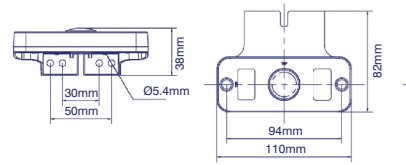

3 YEAR WARRANTY
ECE Approved