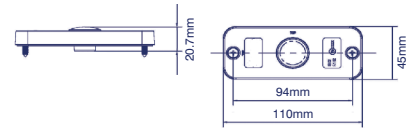

Part No	Voltage	Colour	Position	Reflex	Bracket	Cable Length	ECE Reg.
LAPCV211-K	12/24V	Amber	Side	✓	✓	250mm	3, 91
LAPCV212-K	12/24V	Red	Rear	✓	✓	250mm	3, 7
LAPCV213-K	12/24V	White	Front	✓	✓	250mm	3, 7
LAPCV211	12/24V	Amber	Side	✓		250mm	3, 91
LAPCV212	12/24V	Red	Rear	✓		250mm	3, 7
LAPCV213	12/24V	White	Front	✓		250mm	3, 7

26258AK-V

26258RK-V

26258CK-V

5 YEAR WARRANTY
ECE Approved

26258A-V

26258R-V

26258C-V

Part No	Voltage	Colour	Position	Reflex	Bracket	Cable Length	ECE Reg.
26258AK-V	12/24V	Amber	Side	✓	✓	250mm	3, 91
26258RK-V	12/24V	Red	Rear	✓	✓	250mm	3, 7
26258CK-V	12/24V	White	Front	✓	✓	250mm	3, 7
26258A-V	12/24V	Amber	Side	✓		250mm	3, 91
26258R-V	12/24V	Red	Rear	✓		250mm	3, 7
26258C-V	12/24V	White	Front	✓		250mm	3, 7

LAPCV201

LAPCV202

LAPCV203

3 YEAR WARRANTY
ECE Approved

Part No	Voltage	Colour	Position	Cable Length	ECE Reg.
LAPCV201	12/24V	Amber	Side	500mm	91
LAPCV202	12/24V	Red	Rear	500mm	7
LAPCV203	12/24V	White	Front	500mm	7