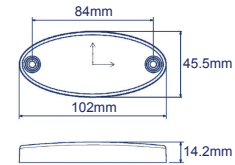

Part No	Voltage	Colour	Position	Reflex	Bracket	Cable Length	ECE Reg.
LAPCV211-K	12/24V	Amber	Side	✓	✓	250mm	3, 91
LAPCV212-K	12/24V	Red	Rear	✓	✓	250mm	3, 7
LAPCV213-K	12/24V	White	Front	✓	✓	250mm	3, 7
LAPCV211	12/24V	Amber	Side	✓		250mm	3, 91
LAPCV212	12/24V	Red	Rear	✓		250mm	3, 7
LAPCV213	12/24V	White	Front	✓		250mm	3, 7

26258AK-V

26258RK-V

26258CK-V

5 YEAR WARRANTY
ECE Approved

26258A-V

26258R-V

26258C-V

Part No	Voltage	Colour	Position	Reflex	Bracket	Cable Length	ECE Reg.
26258AK-V	12/24V	Amber	Side	✓	✓	250mm	3, 91
26258RK-V	12/24V	Red	Rear	✓	✓	250mm	3, 7
26258CK-V	12/24V	White	Front	✓	✓	250mm	3, 7
26258A-V	12/24V	Amber	Side	✓		250mm	3, 91
26258R-V	12/24V	Red	Rear	✓		250mm	3, 7
26258C-V	12/24V	White	Front	✓		250mm	3, 7

LAPCV201

LAPCV202

LAPCV203

3 YEAR WARRANTY
ECE Approved

Part No	Voltage	Colour	Position	Cable Length	ECE Reg.
LAPCV201	12/24V	Amber	Side	500mm	91
LAPCV202	12/24V	Red	Rear	500mm	7
LAPCV203	12/24V	White	Front	500mm	7