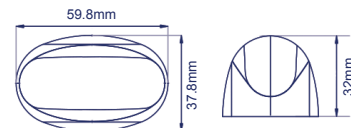

26258AK-V

26258RK-V

26258CK-V

5 YEAR WARRANTY
ECE Approved

26258A-V

26258R-V

26258C-V

Part No	Voltage	Colour	Position	Reflex	Bracket	Cable Length	ECE Reg.
26258AK-V	12/24V	Amber	Side	✓	✓	250mm	3, 91
26258RK-V	12/24V	Red	Rear	✓	✓	250mm	3, 7
26258CK-V	12/24V	White	Front	✓	✓	250mm	3, 7
26258A-V	12/24V	Amber	Side	✓		250mm	3, 91
26258R-V	12/24V	Red	Rear	✓		250mm	3, 7
26258C-V	12/24V	White	Front	✓		250mm	3, 7

LAPCV201

LAPCV202

LAPCV203

3 YEAR WARRANTY
ECE Approved

Part No	Voltage	Colour	Position	Cable Length	ECE Reg.
LAPCV201	12/24V	Amber	Side	500mm	91
LAPCV202	12/24V	Red	Rear	500mm	7
LAPCV203	12/24V	White	Front	500mm	7