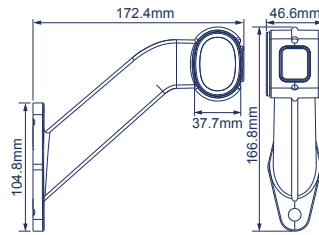

LAPCV304-L

LAPCV304-R

26550-2VLH

26550-2VRH

500mm cable w/PRS connector

Part No	Voltage	Handed	Front	Rear	Side	Cable Length	ECE Reg.
LAPCV301	12/24V	Both	✓	✓			7
LAPCV302-L	12/24V	Left	✓	✓		370mm	7
LAPCV302-R	12/24V	Right	✓	✓		370mm	7
LAPCV303-L	12/24V	Left	✓	✓		320mm	7
LAPCV303-R	12/24V	Right	✓	✓		320mm	7
LAPCV304-L	12/24V	Left	✓	✓	✓	250mm	7, 91
LAPCV304-R	12/24V	Right	✓	✓	✓	250mm	7, 91
26550-2VLH	12/24V	Left	✓	✓	✓	500mm w/PRS	7, 91
26550-2VRH	12/24V	Right	✓	✓	✓	500mm w/PRS	7, 91