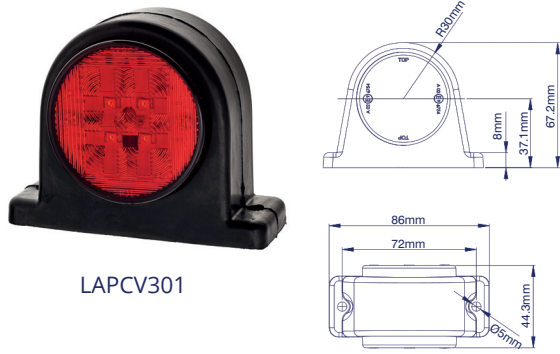

# STALK LAMPS

3 YEAR WARRANTY

ECE Approved

LAPCV301

LAPCV302-L

LAPCV302-R

LAPCV303-L

LAPCV303-R

LAPCV304-L

LAPCV304-R

26550-2VLH

26550-2VRH

500mm cable w/PRS connector

Part No	Voltage	Handed	Front	Rear	Side	Cable Length	ECE Reg.
LAPCV301	12/24V	Both	✓	✓			7
LAPCV302-L	12/24V	Left	✓	✓		370mm	7
LAPCV302-R	12/24V	Right	✓	✓		370mm	7
LAPCV303-L	12/24V	Left	✓	✓		320mm	7
LAPCV303-R	12/24V	Right	✓	✓		320mm	7
LAPCV304-L	12/24V	Left	✓	✓	✓	250mm	7, 91
LAPCV304-R	12/24V	Right	✓	✓	✓	250mm	7, 91
26550-2VLH	12/24V	Left	✓	✓	✓	500mm w/PRS	7, 91
26550-2VRH	12/24V	Right	✓	✓	✓	500mm w/PRS	7, 91