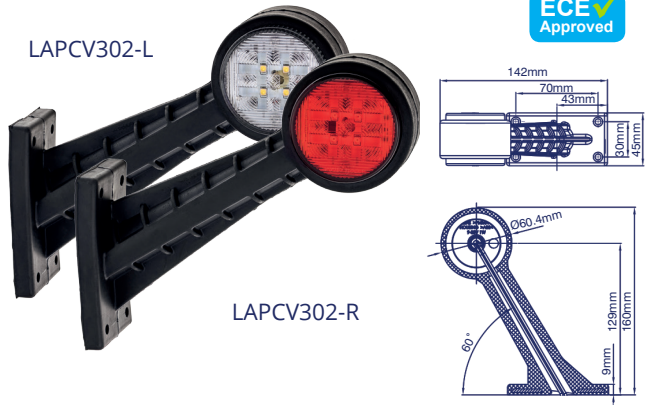

# STALK LAMPS

3 YEAR WARRANTY

ECE Approved

LAPCV301

LAPCV302-L

LAPCV302-R

LAPCV303-L

LAPCV303-R

LAPCV304-L

LAPCV304-R

26550-2VLH

26550-2VRH

500mm cable w/PRS connector

Part No	Voltage	Handed	Front	Rear	Side	Cable Length	ECE Reg.
LAPCV301	12/24V	Both	✓	✓			7
LAPCV302-L	12/24V	Left	✓	✓		370mm	7
LAPCV302-R	12/24V	Right	✓	✓		370mm	7
LAPCV303-L	12/24V	Left	✓	✓		320mm	7
LAPCV303-R	12/24V	Right	✓	✓		320mm	7
LAPCV304-L	12/24V	Left	✓	✓	✓	250mm	7, 91
LAPCV304-R	12/24V	Right	✓	✓	✓	250mm	7, 91
26550-2VLH	12/24V	Left	✓	✓	✓	500mm w/PRS	7, 91
26550-2VRH	12/24V	Right	✓	✓	✓	500mm w/PRS	7, 91