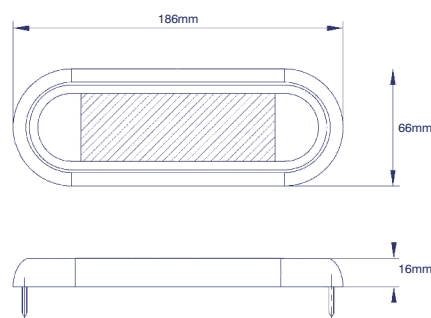

# INTERIOR LAMPS

R10

5 YEAR WARRANTY

| Part No     | Voltage | Effective Lumen | Number of LEDs | Length A | Switch | Cable Length |
|-------------|---------|-----------------|----------------|----------|--------|--------------|
| 22785CKS-WV | 12/24V  | 380             | 9              | 245mm    | ✓      | 100mm        |
| 22776CKS-WV | 12/24V  | 600             | 18             | 400mm    | ✓      | 100mm        |
| 22762S-12V  | 12V     | 378             | 27             | 555mm    | ✓      | 100mm        |
| 22762S-24V  | 24V     | 378             | 27             | 555mm    | ✓      | 100mm        |

LAPCV401-S

LAPCV402

R10

2 YEAR WARRANTY

| Part No    | Voltage | Effective Lumen | Number of LEDs | Switch | IP Rating | Cable Length |
|------------|---------|-----------------|----------------|--------|-----------|--------------|
| LAPCV401   | 12/24V  | 720             | 51             |        | IP67      | 180mm        |
| LAPCV401-S | 12/24V  | 720             | 51             | ✓      | IP67      | 180mm        |
| LAPCV402   | 12/24V  | 630             | 42             |        | IP67      | 180mm        |
| LAPCV402-S | 12/24V  | 630             | 42             | ✓      | IP67      | 180mm        |