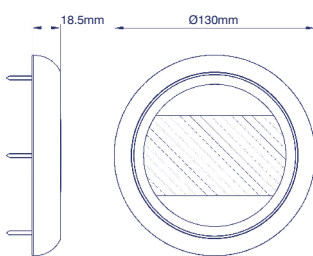

# INTERIOR LAMPS

R10

5 YEAR WARRANTY

| Part No     | Voltage | Effective Lumen | Number of LEDs | Length A | Switch | Cable Length |
|-------------|---------|-----------------|----------------|----------|--------|--------------|
| 22785CKS-WV | 12/24V  | 380             | 9              | 245mm    | ✓      | 100mm        |
| 22776CKS-WV | 12/24V  | 600             | 18             | 400mm    | ✓      | 100mm        |
| 22762S-12V  | 12V     | 378             | 27             | 555mm    | ✓      | 100mm        |
| 22762S-24V  | 24V     | 378             | 27             | 555mm    | ✓      | 100mm        |

LAPCV401-S

LAPCV402

R10

2 YEAR WARRANTY

| Part No    | Voltage | Effective Lumen | Number of LEDs | Switch | IP Rating | Cable Length |
|------------|---------|-----------------|----------------|--------|-----------|--------------|
| LAPCV401   | 12/24V  | 720             | 51             |        | IP67      | 180mm        |
| LAPCV401-S | 12/24V  | 720             | 51             | ✓      | IP67      | 180mm        |
| LAPCV402   | 12/24V  | 630             | 42             |        | IP67      | 180mm        |
| LAPCV402-S | 12/24V  | 630             | 42             | ✓      | IP67      | 180mm        |