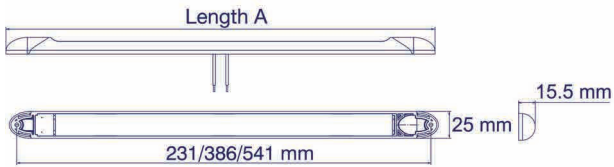

# INTERIOR LAMPS

R10

5 YEAR WARRANTY

| Part No     | Voltage | Effective Lumen | Number of LEDs | Length A | Switch | Cable Length |
|-------------|---------|-----------------|----------------|----------|--------|--------------|
| 22785CKS-WV | 12/24V  | 380             | 9              | 245mm    | ✓      | 100mm        |
| 22776CKS-WV | 12/24V  | 600             | 18             | 400mm    | ✓      | 100mm        |
| 22762S-12V  | 12V     | 378             | 27             | 555mm    | ✓      | 100mm        |
| 22762S-24V  | 24V     | 378             | 27             | 555mm    | ✓      | 100mm        |

LAPCV401-S

LAPCV402

R10

2 YEAR WARRANTY

| Part No    | Voltage | Effective Lumen | Number of LEDs | Switch | IP Rating | Cable Length |
|------------|---------|-----------------|----------------|--------|-----------|--------------|
| LAPCV401   | 12/24V  | 720             | 51             |        | IP67      | 180mm        |
| LAPCV401-S | 12/24V  | 720             | 51             | ✓      | IP67      | 180mm        |
| LAPCV402   | 12/24V  | 630             | 42             |        | IP67      | 180mm        |
| LAPCV402-S | 12/24V  | 630             | 42             | ✓      | IP67      | 180mm        |