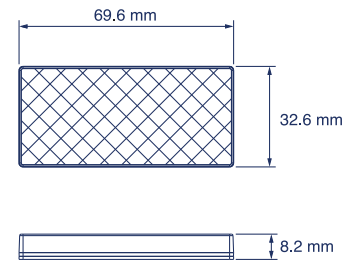

LAMPS & REFLECTORS

Number Plate Lamp

26256CK-G

5 YEAR WARRANTY

ECE Approved

* 2 lamps required for compliance

Part No	Voltage	License	Cable Length	ECE Reg.
26256CK-G	12/24V	✓	450mm	4

Courtesy Light

LAPCV403

R10

2 YEAR WARRANTY

Part No	Voltage	Effective Lumen	Number of LEDs	IP Rating	Cable Length
LAPCV403	12/24V	75	2	IP67	200mm

Reflectors

47001A

47001R

47001C

Part No	Colour	Adhesive Mount	ECE Reg.
47001A	Amber	✓	3
47001R	Red	✓	3
47001C	White	✓	3