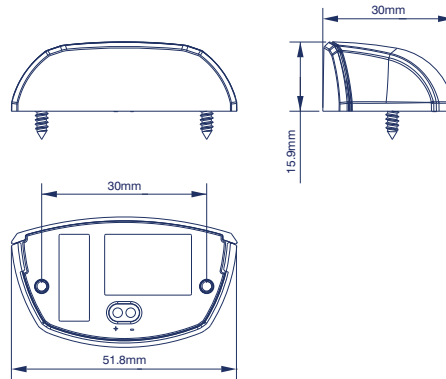

LAMPS & REFLECTORS

Number Plate Lamp

26256CK-G

5 YEAR WARRANTY

ECE Approved

* 2 lamps required for compliance

Part No	Voltage	License	Cable Length	ECE Reg.
26256CK-G	12/24V	✓	450mm	4

Courtesy Light

LAPCV403

R10

2 YEAR WARRANTY

Part No	Voltage	Effective Lumen	Number of LEDs	IP Rating	Cable Length
LAPCV403	12/24V	75	2	IP67	200mm

Reflectors

47001A

47001R

47001C

Part No	Colour	Adhesive Mount	ECE Reg.
47001A	Amber	✓	3
47001R	Red	✓	3
47001C	White	✓	3