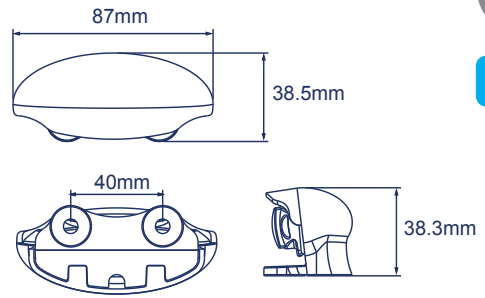

LAMPS & REFLECTORS

Number Plate Lamp

26256CK-G

5 YEAR WARRANTY

ECE Approved

* 2 lamps required for compliance

Part No	Voltage	License	Cable Length	ECE Reg.
26256CK-G	12/24V	✓	450mm	4

Courtesy Light

LAPCV403

R10

2 YEAR WARRANTY

Part No	Voltage	Effective Lumen	Number of LEDs	IP Rating	Cable Length
LAPCV403	12/24V	75	2	IP67	200mm

Reflectors

47001A

47001R

47001C

Part No	Colour	Adhesive Mount	ECE Reg.
47001A	Amber	✓	3
47001R	Red	✓	3
47001C	White	✓	3