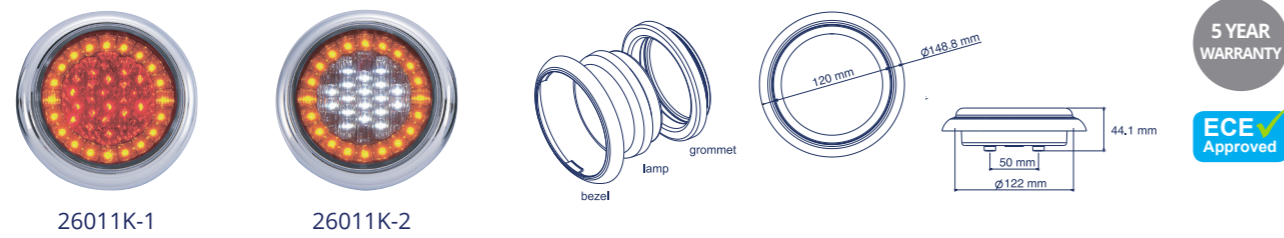

ROUND STYLE REAR LAMPS

Part No	Voltage	Stop	Tail	D.I.	Reverse	Fog	Cable Length	ECE Reg.
26004N-1	12/24V	✓	✓	✓			200mm	6, 7
26004N-2	12/24V			✓	✓		200mm	6, 23
26004N-3	12/24V			✓		✓	200mm	6, 38

Part No	Voltage	Stop	Tail	D.I.	Reverse	Cable Length	ECE Reg.
26011K-1	12/24V	✓	✓	✓		400mm	6, 7
26011K-2	12/24V			✓	✓	400mm	6, 23