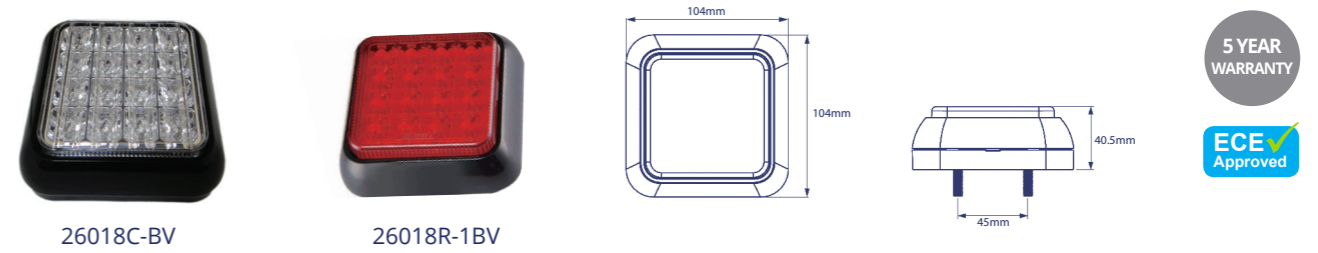

SQUARE & COMBINATION LAMPS

Part No	Voltage	Stop	Tail	D.I.	Reverse	Fog	License	Reflex	Cable Length	ECE Reg.
LAPCV101	12/24V	✓	✓	✓			✓	✓	500mm	3, 4, 6, 7
LAPCV102	12/24V				✓	✓		✓	500mm	3, 23, 38

Part No	Voltage	Reverse	Fog	Cable Length	ECE Reg.
26018C-BV	12/24V	✓		200mm	23
26018R-1BV	12/24V		✓	200mm	38