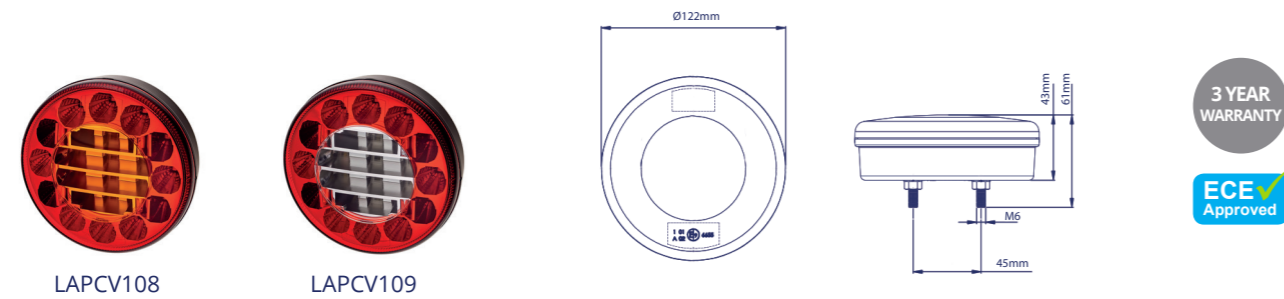

ROUND STYLE REAR LAMPS

Part No	Voltage	Stop	Tail	D.I.	Reverse	Fog	Cable Length	ECE Reg.
26004N-1	12/24V	✓	✓	✓			200mm	6, 7
26004N-2	12/24V			✓	✓		200mm	6, 23
26004N-3	12/24V			✓		✓	200mm	6, 38

Part No	Voltage	Stop	Tail	D.I.	Reverse	Cable Length	ECE Reg.
26011K-1	12/24V	✓	✓	✓		400mm	6, 7
26011K-2	12/24V			✓	✓	400mm	6, 23

Part No	Voltage	Stop	Tail	D.I.	Reverse	Fog	Cable Length	ECE Reg.
LAPCV108	12/24V	✓	✓	✓			250mm	6, 7
LAPCV109	12/24V				✓	✓	250mm	23, 38

Part No	Voltage	Stop	Tail	D.I.	Connector	ECE Reg.
LAPCV107	12/24V	✓	✓	✓	Terminal	6, 7
LAPCV113	12/24V	✓	✓	✓	Terminal	6, 7

SQUARE & COMBINATION LAMPS

Part No	Voltage	Stop	Tail	D.I.	Reverse	Fog	License	Reflex	Cable Length	ECE Reg.
LAPCV101	12/24V	✓	✓	✓			✓	✓	500mm	3, 4, 6, 7
LAPCV102	12/24V				✓	✓		✓	500mm	3, 23, 38

Part No	Voltage	Reverse	Fog	Cable Length	ECE Reg.
26018C-BV	12/24V	✓		200mm	23
26018R-1BV	12/24V		✓	200mm	38

Part No	Voltage	Stop	Tail	D.I.	License	Reflex	Cable Length	ECE Reg.
26010HL-V	12/24V	✓	✓	✓	✓	✓	500mm	3, 4, 6, 7

Part No	Voltage	Stop	Tail	D.I.	Reflex	Cable Length	ECE Reg.
26002AR	12/24V	✓	✓	✓	✓	300mm	3, 6, 7