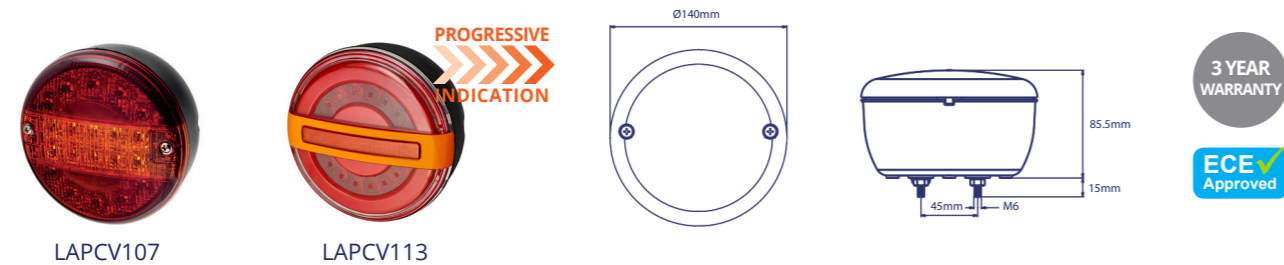

ROUND STYLE REAR LAMPS

Part No	Voltage	Stop	Tail	D.I.	Reverse	Fog	Cable Length	ECE Reg.
26004N-1	12/24V	✓	✓	✓			200mm	6, 7
26004N-2	12/24V			✓	✓		200mm	6, 23
26004N-3	12/24V			✓		✓	200mm	6, 38

Part No	Voltage	Stop	Tail	D.I.	Reverse	Cable Length	ECE Reg.
26011K-1	12/24V	✓	✓	✓		400mm	6, 7
26011K-2	12/24V			✓	✓	400mm	6, 23

Part No	Voltage	Stop	Tail	D.I.	Reverse	Fog	Cable Length	ECE Reg.
LAPCV108	12/24V	✓	✓	✓			250mm	6, 7
LAPCV109	12/24V				✓	✓	250mm	23, 38

Part No	Voltage	Stop	Tail	D.I.	Connector	ECE Reg.
LAPCV107	12/24V	✓	✓	✓	Terminal	6, 7
LAPCV113	12/24V	✓	✓	✓	Terminal	6, 7