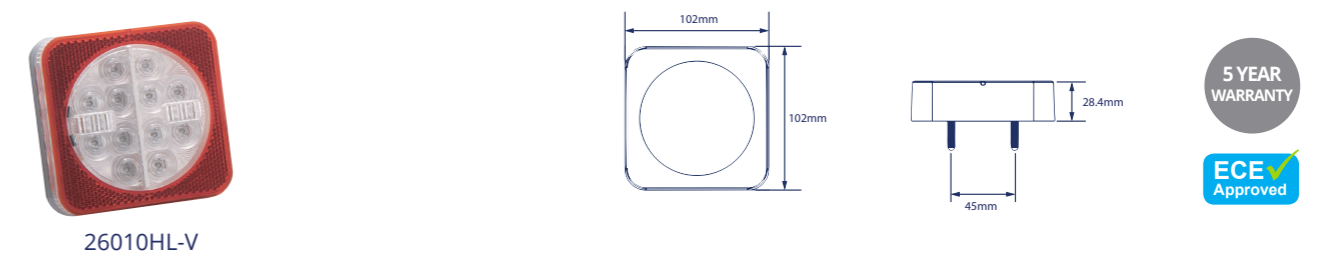

ROUND STYLE REAR LAMPS

Part No	Voltage	Stop	Tail	D.I.	Reverse	Fog	Cable Length	ECE Reg.
26004N-1	12/24V	✓	✓	✓			200mm	6, 7
26004N-2	12/24V			✓	✓		200mm	6, 23
26004N-3	12/24V			✓		✓	200mm	6, 38

Part No	Voltage	Stop	Tail	D.I.	Reverse	Cable Length	ECE Reg.
26011K-1	12/24V	✓	✓	✓		400mm	6, 7
26011K-2	12/24V			✓	✓	400mm	6, 23

Part No	Voltage	Stop	Tail	D.I.	Reverse	Fog	Cable Length	ECE Reg.
LAPCV108	12/24V	✓	✓	✓			250mm	6, 7
LAPCV109	12/24V				✓	✓	250mm	23, 38

Part No	Voltage	Stop	Tail	D.I.	Connector	ECE Reg.
LAPCV107	12/24V	✓	✓	✓	Terminal	6, 7
LAPCV113	12/24V	✓	✓	✓	Terminal	6, 7

SQUARE & COMBINATION LAMPS

Part No	Voltage	Stop	Tail	D.I.	Reverse	Fog	License	Reflex	Cable Length	ECE Reg.
LAPCV101	12/24V	✓	✓	✓			✓	✓	500mm	3, 4, 6, 7
LAPCV102	12/24V				✓	✓		✓	500mm	3, 23, 38

Part No	Voltage	Reverse	Fog	Cable Length	ECE Reg.
26018C-BV	12/24V	✓		200mm	23
26018R-1BV	12/24V		✓	200mm	38