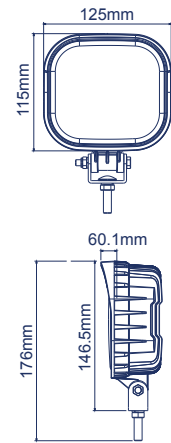

OEM LED WORK LAMPS

R10 5 YEAR WARRANTY

22806

22807

22808

22809

22817

Part No	Voltage	Type	SMD High Power LEDs				Current Draw	Connector	Weight KG (Approx)
			Qty	Watt	Lumen	HV CD			
22806	12-36V	Spot	9	22	2160	5400	1.5A (13.5V) / 0.73A (28V)	280mm cable	0.67
22807	12-36V	Flood	9	22	2160	4100	1.5A (13.5V) / 0.73A (28V)	280mm cable	0.66
22808	12-36V	Flood	8	19	1920	3600	1.5A (13.5V) / 0.67A (28V)	280mm cable	0.62
22809	12-36V	Flood	6	18	1440	3450	1.0A (13.5V) / 0.5A (28V)	280mm cable	0.51
22817	12-36V	Flood	3	8	720	1100	0.6A (13.5V) / 0.3A (28V)	280mm cable	0.17

Material				Resistant			IP Rating	Temperature
Lens	Housing	Bracket	Hardware	Water	Dust	Shock		
PC	Aluminium	Stainless	Steel	✓	✓	✓	IP69K	-30°C - +50°C