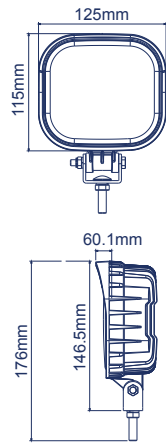

OEM LED WORK LAMPS

R10 5 YEAR WARRANTY

22806

22807

22808

22809

22817

Part No	Voltage	Type	SMD High Power LEDs				Current Draw	Connector	Weight KG (Approx)
			Qty	Watt	Lumen	HV CD			
22806	12-36V	Spot	9	22	2160	5400	1.5A (13.5V) / 0.73A (28V)	280mm cable	0.67
22807	12-36V	Flood	9	22	2160	4100	1.5A (13.5V) / 0.73A (28V)	280mm cable	0.66
22808	12-36V	Flood	8	19	1920	3600	1.5A (13.5V) / 0.67A (28V)	280mm cable	0.62
22809	12-36V	Flood	6	18	1440	3450	1.0A (13.5V) / 0.5A (28V)	280mm cable	0.51
22817	12-36V	Flood	3	8	720	1100	0.6A (13.5V) / 0.3A (28V)	280mm cable	0.17

Material				Resistant			IP Rating	Temperature
Lens	Housing	Bracket	Hardware	Water	Dust	Shock		
PC	Aluminium	Stainless	Steel	✓	✓	✓	IP69K	-30°C - +50°C