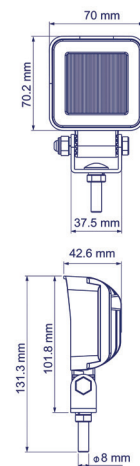

OEM LED WORK LAMPS

R10 5 YEAR WARRANTY

22806

22807

22808

22809

22817

Part No	Voltage	Type	SMD High Power LEDs				Current Draw	Connector	Weight KG (Approx)
			Qty	Watt	Lumen	HV CD			
22806	12-36V	Spot	9	22	2160	5400	1.5A (13.5V) / 0.73A (28V)	280mm cable	0.67
22807	12-36V	Flood	9	22	2160	4100	1.5A (13.5V) / 0.73A (28V)	280mm cable	0.66
22808	12-36V	Flood	8	19	1920	3600	1.5A (13.5V) / 0.67A (28V)	280mm cable	0.62
22809	12-36V	Flood	6	18	1440	3450	1.0A (13.5V) / 0.5A (28V)	280mm cable	0.51
22817	12-36V	Flood	3	8	720	1100	0.6A (13.5V) / 0.3A (28V)	280mm cable	0.17

Material				Resistant			IP Rating	Temperature
Lens	Housing	Bracket	Hardware	Water	Dust	Shock		
PC	Aluminium	Stainless	Steel	✓	✓	✓	IP69K	-30°C - +50°C