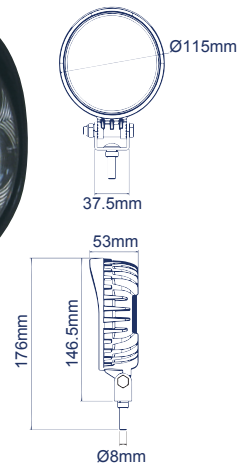

OEM LED WORK LAMPS

R10 5 YEAR WARRANTY

22806

22807

22808

22809

22817

Part No	Voltage	Type	SMD High Power LEDs				Current Draw	Connector	Weight KG (Approx)
			Qty	Watt	Lumen	HV CD			
22806	12-36V	Spot	9	22	2160	5400	1.5A (13.5V) / 0.73A (28V)	280mm cable	0.67
22807	12-36V	Flood	9	22	2160	4100	1.5A (13.5V) / 0.73A (28V)	280mm cable	0.66
22808	12-36V	Flood	8	19	1920	3600	1.5A (13.5V) / 0.67A (28V)	280mm cable	0.62
22809	12-36V	Flood	6	18	1440	3450	1.0A (13.5V) / 0.5A (28V)	280mm cable	0.51
22817	12-36V	Flood	3	8	720	1100	0.6A (13.5V) / 0.3A (28V)	280mm cable	0.17

Material				Resistant			IP Rating	Temperature
Lens	Housing	Bracket	Hardware	Water	Dust	Shock		
PC	Aluminium	Stainless	Steel	✓	✓	✓	IP69K	-30°C - +50°C