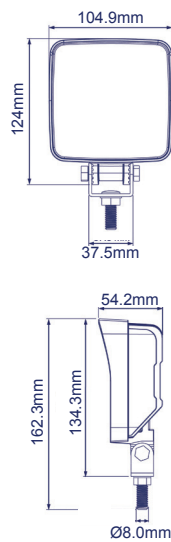

OEM LED WORK LAMPS

R10 5 YEAR WARRANTY

22806

22807

22808

22809

22817

Part No	Voltage	Type	SMD High Power LEDs				Current Draw	Connector	Weight KG (Approx)
			Qty	Watt	Lumen	HV CD			
22806	12-36V	Spot	9	22	2160	5400	1.5A (13.5V) / 0.73A (28V)	280mm cable	0.67
22807	12-36V	Flood	9	22	2160	4100	1.5A (13.5V) / 0.73A (28V)	280mm cable	0.66
22808	12-36V	Flood	8	19	1920	3600	1.5A (13.5V) / 0.67A (28V)	280mm cable	0.62
22809	12-36V	Flood	6	18	1440	3450	1.0A (13.5V) / 0.5A (28V)	280mm cable	0.51
22817	12-36V	Flood	3	8	720	1100	0.6A (13.5V) / 0.3A (28V)	280mm cable	0.17

Material				Resistant			IP Rating	Temperature
Lens	Housing	Bracket	Hardware	Water	Dust	Shock		
PC	Aluminium	Stainless	Steel	✓	✓	✓	IP69K	-30°C - +50°C