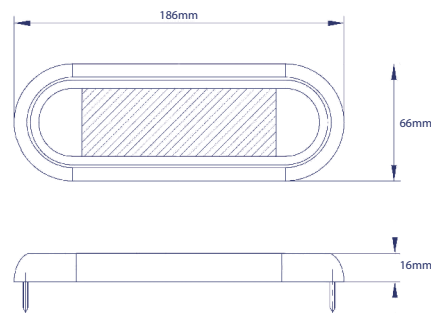

# INTERIOR LAMPS

**R10**

**5 YEAR WARRANTY**

Part No	Voltage	Effective Lumen	Number of LEDs	Length A	Switch	Cable Length
22785CKS-WV	12/24V	380	9	245mm	✓	100mm
22776CKS-WV	12/24V	600	18	400mm	✓	100mm
22762S-12V	12V	378	27	555mm	✓	100mm
22762S-24V	24V	378	27	555mm	✓	100mm

LAPCV401

LAPCV401-S

**R10**

**2 YEAR WARRANTY**

LAPCV402

LAPCV402-S

Part No	Voltage	Effective Lumen	Number of LEDs	Switch	IP Rating	Cable Length
LAPCV401	12/24V	720	51		IP67	180mm
LAPCV401-S	12/24V	720	51	✓	IP67	180mm
LAPCV402	12/24V	630	42		IP67	180mm
LAPCV402-S	12/24V	630	42	✓	IP67	180mm