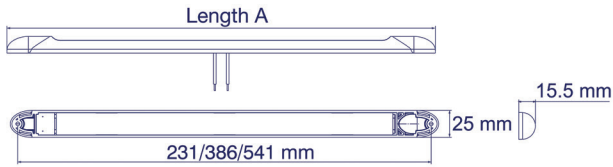

# INTERIOR LAMPS

**R10**

**5 YEAR WARRANTY**

Part No	Voltage	Effective Lumen	Number of LEDs	Length A	Switch	Cable Length
22785CKS-WV	12/24V	380	9	245mm	✓	100mm
22776CKS-WV	12/24V	600	18	400mm	✓	100mm
22762S-12V	12V	378	27	555mm	✓	100mm
22762S-24V	24V	378	27	555mm	✓	100mm

LAPCV401

LAPCV401-S

**R10**

**2 YEAR WARRANTY**

LAPCV402

LAPCV402-S

Part No	Voltage	Effective Lumen	Number of LEDs	Switch	IP Rating	Cable Length
LAPCV401	12/24V	720	51		IP67	180mm
LAPCV401-S	12/24V	720	51	✓	IP67	180mm
LAPCV402	12/24V	630	42		IP67	180mm
LAPCV402-S	12/24V	630	42	✓	IP67	180mm