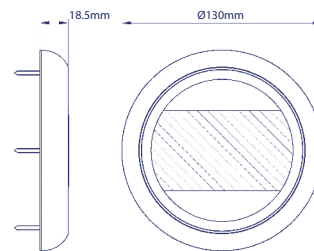

# INTERIOR LAMPS

**R10**

**5 YEAR WARRANTY**

Part No	Voltage	Effective Lumen	Number of LEDs	Length A	Switch	Cable Length
22785CKS-WV	12/24V	380	9	245mm	✓	100mm
22776CKS-WV	12/24V	600	18	400mm	✓	100mm
22762S-12V	12V	378	27	555mm	✓	100mm
22762S-24V	24V	378	27	555mm	✓	100mm

LAPCV401

LAPCV401-S

**R10**

**2 YEAR WARRANTY**

LAPCV402

LAPCV402-S

Part No	Voltage	Effective Lumen	Number of LEDs	Switch	IP Rating	Cable Length
LAPCV401	12/24V	720	51		IP67	180mm
LAPCV401-S	12/24V	720	51	✓	IP67	180mm
LAPCV402	12/24V	630	42		IP67	180mm
LAPCV402-S	12/24V	630	42	✓	IP67	180mm